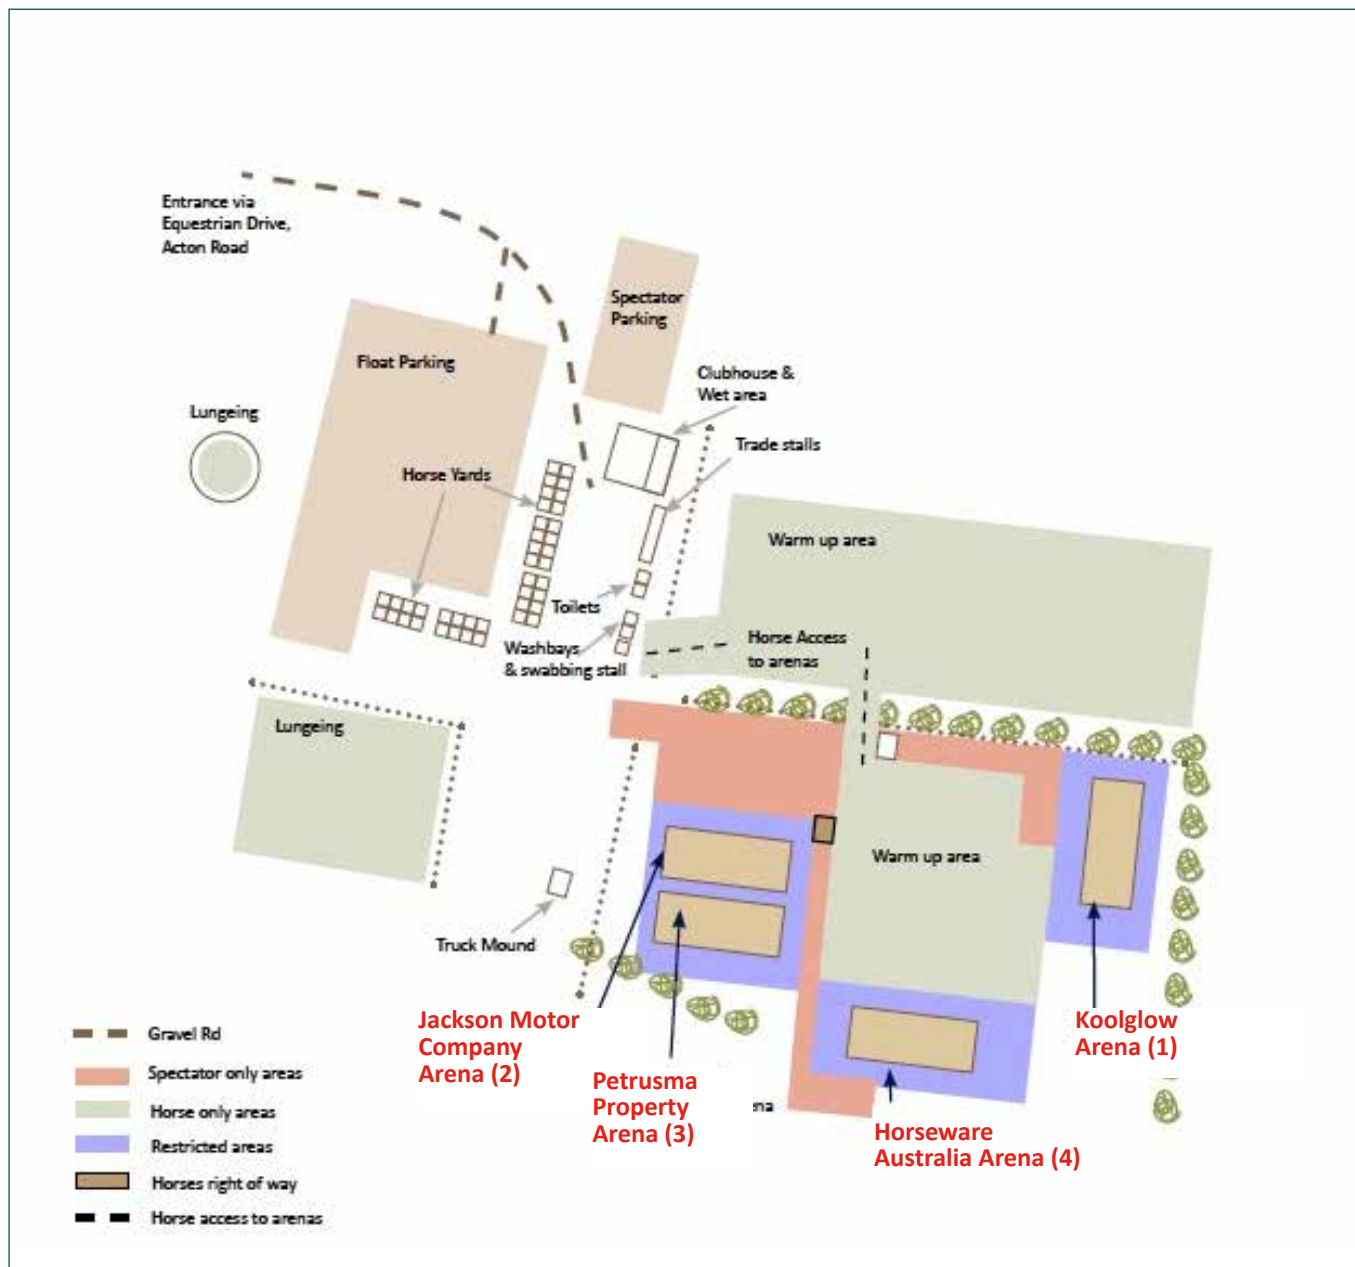

MAP OF GROUNDS

Access to the Tasmanian State Equestrian Centre is via Equestrian Drive which is off Acton Road. Gates open at 7am. Please ensure that priority is given to horses in the access areas to the warm-up and competition areas.

ON CALL FARRIER

Simon Laws
Farrier Services
0421 457 406

ON CALL VET

Ewan Maskrey
0437 585 509

SECURITY

Please be mindful that TEC is a public place. If you don't lock your vehicle, please lock your valuables in your glove box, or keep them with you.